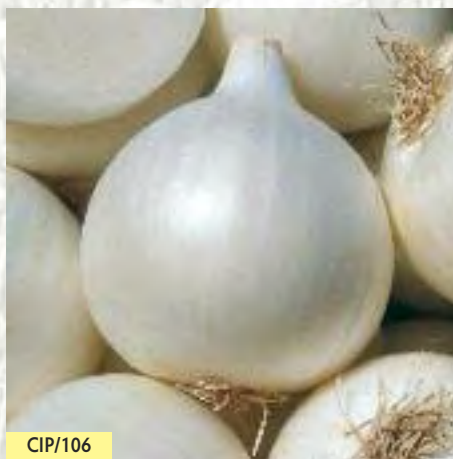

CIP/027

CIP/106